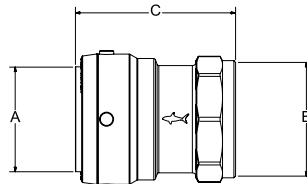

2XL PRODUCT RANGE

Coupling

SIZE	P/N
1-1/4"	SB0135
1-1/2"	SB0141
2"	SB0154

Coupling

P/N	A	B	C	Weight
SB0135	1-1/4"	1-1/4"	3.26"	0.84
SB0141	1-1/2"	1-1/2"	4.37"	1.15
SB0154	2"	2"	4.80"	1.56

Slip Coupling

SIZE	P/N
1-1/4"	SB0635
1-1/2"	SB0641
2"	SB0654

Slip Coupling

P/N	A	B	C	Weight
SB0635	1-1/4"	1-1/4"	6.69"	1.20
SB0641	1-1/2"	1-1/2"	7.40"	1.71
SB0654	2"	2"	7.98"	2.33

Reducing Coupling

SIZE	P/N
1-1/4" X 1"	SB013528
1-1/2" X 1-1/4"	SB014135
2" X 1-1/2"	SB015441

Reducing Coupling

P/N	A	B	C	Weight
SB013528	1-1/4"	1"	3.26"	0.69
SB014135	1-1/2"	1-1/4"	4.37"	1.02
SB015441	2"	1-1/2"	4.80"	1.42

Connector Female

SIZE	P/N
1-1/4" X 1-1/4" FNPT	SB113532F
1-1/2" X 1-1/2" FNPT	SB114140F
2" X 2" FNPT	SB115450F

Connector Female

P/N	A	B	C	Weight
SB113532F	1-1/4"	1-1/4" FNPT	2.98"	0.72
SB114140F	1-1/2"	1-1/2" FNPT	3.21"	0.92
SB115450F	2"	2" FNPT	3.42"	1.23

Connector Male

SIZE	P/N
1-1/4" x 1-1/4" MNPT	SB113532M
1-1/2" x 1-1/2" MNPT	SB114140M
2" x 2" MNPT	SB115450M