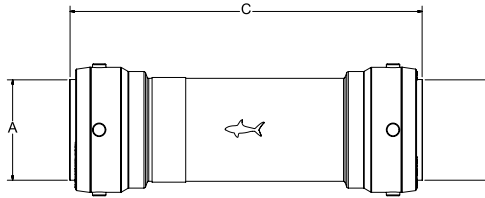

2XL PRODUCT RANGE

Coupling

SIZE	P/N
1-1/4"	SB0135
1-1/2"	SB0141
2"	SB0154

Coupling

P/N	A	B	C	Weight
SB0135	1-1/4"	1-1/4"	3.26"	0.84
SB0141	1-1/2"	1-1/2"	4.37"	1.15
SB0154	2"	2"	4.80"	1.56

Slip Coupling

SIZE	P/N
1-1/4"	SB0635
1-1/2"	SB0641
2"	SB0654

Slip Coupling

P/N	A	B	C	Weight
SB0635	1-1/4"	1-1/4"	6.69"	1.20
SB0641	1-1/2"	1-1/2"	7.40"	1.71
SB0654	2"	2"	7.98"	2.33

Reducing Coupling

SIZE	P/N
1-1/4" X 1"	SB013528
1-1/2" X 1-1/4"	SB014135
2" X 1-1/2"	SB015441

Reducing Coupling

P/N	A	B	C	Weight
SB013528	1-1/4"	1"	3.26"	0.69
SB014135	1-1/2"	1-1/4"	4.37"	1.02
SB015441	2"	1-1/2"	4.80"	1.42

Connector Female

SIZE	P/N
1-1/4" X 1-1/4" FNPT	SB113532F
1-1/2" X 1-1/2" FNPT	SB114140F
2" X 2" FNPT	SB115450F

Connector Female

P/N	A	B	C	Weight
SB113532F	1-1/4"	1-1/4" FNPT	2.98"	0.72
SB114140F	1-1/2"	1-1/2" FNPT	3.21"	0.92
SB115450F	2"	2" FNPT	3.42"	1.23

Connector Male

SIZE	P/N
1-1/4" x 1-1/4" MNPT	SB113532M
1-1/2" x 1-1/2" MNPT	SB114140M
2" x 2" MNPT	SB115450M