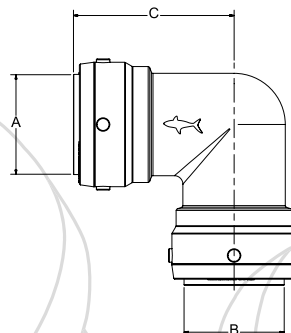

Reducing Coupling

P/N	A	B	C	Weight
SB013528	1-1/4"	1"	3.26"	0.69
SB014135	1-1/2"	1-1/4"	4.37"	1.02
SB015441	2"	1-1/2"	4.80"	1.42

Connector Female

SIZE	P/N
1-1/4" X 1-1/4" FNPT	SB113532F
1-1/2" X 1-1/2" FNPT	SB114140F
2" X 2" FNPT	SB115450F

Connector Female

P/N	A	B	C	Weight
SB113532F	1-1/4"	1-1/4" FNPT	2.98"	0.72
SB114140F	1-1/2"	1-1/2" FNPT	3.21"	0.92
SB115450F	2"	2" FNPT	3.42"	1.23

Connector Male

SIZE	P/N
1-1/4" x 1-1/4" MNPT	SB113532M
1-1/2" x 1-1/2" MNPT	SB114140M
2" x 2" MNPT	SB115450M

Connector Male

P/N	A	B	C	Weight
SB113532M	1-1/4"	1-1/4" MNPT	3.03"	0.71
SB114140M	1-1/2"	1-1/2" MNPT	3.20"	0.89
SB115450M	2"	2" MNPT	3.43"	1.20

90° Elbow

SIZE	P/N
1-1/4"	SB0235
1-1/2"	SB0241
2"	SB0254

90° Elbow

P/N	A	B	C	Weight
SB0235	1-1/4"	1-1/4"	2.80"	1.07
SB0241	1-1/2"	1-1/2"	3.16"	1.52
SB0254	2"	2"	3.60"	2.18