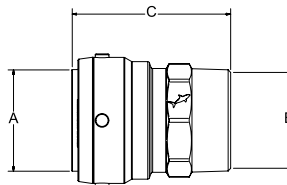

Slip Coupling

P/N	A	B	C	Weight
SB0635	1-1/4"	1-1/4"	6.69"	1.20
SB0641	1-1/2"	1-1/2"	7.40"	1.71
SB0654	2"	2"	7.98"	2.33

Reducing Coupling

SIZE	P/N
1-1/4" X 1"	SB013528
1-1/2" X 1-1/4"	SB014135
2" X 1-1/2"	SB015441

Reducing Coupling

P/N	A	B	C	Weight
SB013528	1-1/4"	1"	3.26"	0.69
SB014135	1-1/2"	1-1/4"	4.37"	1.02
SB015441	2"	1-1/2"	4.80"	1.42

Connector Female

SIZE	P/N
1-1/4" X 1-1/4" FNPT	SB113532F
1-1/2" X 1-1/2" FNPT	SB114140F
2" X 2" FNPT	SB115450F

Connector Female

P/N	A	B	C	Weight
SB113532F	1-1/4"	1-1/4" FNPT	2.98"	0.72
SB114140F	1-1/2"	1-1/2" FNPT	3.21"	0.92
SB115450F	2"	2" FNPT	3.42"	1.23

Connector Male

SIZE	P/N
1-1/4" x 1-1/4" MNPT	SB113532M
1-1/2" x 1-1/2" MNPT	SB114140M
2" x 2" MNPT	SB115450M

Connector Male

P/N	A	B	C	Weight
SB113532M	1-1/4"	1-1/4" MNPT	3.03"	0.71
SB114140M	1-1/2"	1-1/2" MNPT	3.20"	0.89
SB115450M	2"	2" MNPT	3.43"	1.20

90° Elbow

SIZE	P/N
1-1/4"	SB0235
1-1/2"	SB0241
2"	SB0254

90° Elbow