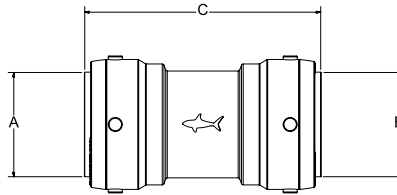

2XL PRODUCT RANGE

Coupling

SIZE	P/N
1-1/4"	SB0135
1-1/2"	SB0141
2"	SB0154

Coupling

P/N	A	B	C	Weight
SB0135	1-1/4"	1-1/4"	3.26"	0.84
SB0141	1-1/2"	1-1/2"	4.37"	1.15
SB0154	2"	2"	4.80"	1.56

Slip Coupling

SIZE	P/N
1-1/4"	SB0635
1-1/2"	SB0641
2"	SB0654

Slip Coupling

P/N	A	B	C	Weight
SB0635	1-1/4"	1-1/4"	6.69"	1.20
SB0641	1-1/2"	1-1/2"	7.40"	1.71
SB0654	2"	2"	7.98"	2.33

Reducing Coupling

SIZE	P/N
1-1/4" X 1"	SB013528
1-1/2" X 1-1/4"	SB014135
2" X 1-1/2"	SB015441

Reducing Coupling

P/N	A	B	C	Weight
SB013528	1-1/4"	1"	3.26"	0.69
SB014135	1-1/2"	1-1/4"	4.37"	1.02
SB015441	2"	1-1/2"	4.80"	1.42

Connector Female

SIZE	P/N
1-1/4" X 1-1/4" FNPT	SB113532F
1-1/2" X 1-1/2" FNPT	SB114140F
2" X 2" FNPT	SB115450F

Connector Female

P/N	A	B	C	Weight
SB113532F	1-1/4"	1-1/4" FNPT	2.98"	0.72
SB114140F	1-1/2"	1-1/2" FNPT	3.21"	0.92
SB115450F	2"	2" FNPT	3.42"	1.23

Connector Male

SIZE	P/N
1-1/4" x 1-1/4" MNPT	SB113532M
1-1/2" x 1-1/2" MNPT	SB114140M
2" x 2" MNPT	SB115450M