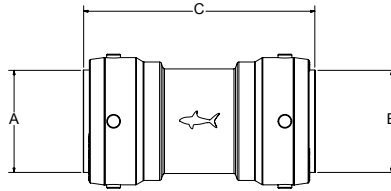

2XL PRODUCT RANGE

Coupling

SIZE	P/N
1-1/4"	SB0135
1-1/2"	SB0141
2"	SB0154

Coupling

P/N	A	B	C	Weight
SB0135	1-1/4"	1-1/4"	3.26"	0.84
SB0141	1-1/2"	1-1/2"	4.37"	1.15
SB0154	2"	2"	4.80"	1.56

Slip Coupling

SIZE	P/N
1-1/4"	SB0635
1-1/2"	SB0641
2"	SB0654

Slip Coupling

P/N	A	B	C	Weight
SB0635	1-1/4"	1-1/4"	6.69"	1.20
SB0641	1-1/2"	1-1/2"	7.40"	1.71
SB0654	2"	2"	7.98"	2.33

Reducing Coupling

SIZE	P/N
1-1/4" X 1"	SB013528
1-1/2" X 1-1/4"	SB014135
2" X 1-1/2"	SB015441

Reducing Coupling

P/N	A	B	C	Weight
SB013528	1-1/4"	1"	3.26"	0.69
SB014135	1-1/2"	1-1/4"	4.37"	1.02
SB015441	2"	1-1/2"	4.80"	1.42

Connector Female

SIZE	P/N
1-1/4" X 1-1/4" FNPT	SB113532F
1-1/2" X 1-1/2" FNPT	SB114140F
2" X 2" FNPT	SB115450F

Connector Female

P/N	A	B	C	Weight
SB113532F	1-1/4"	1-1/4" FNPT	2.98"	0.72
SB114140F	1-1/2"	1-1/2" FNPT	3.21"	0.92
SB115450F	2"	2" FNPT	3.42"	1.23

Connector Male

SIZE	P/N
1-1/4" x 1-1/4" MNPT	SB113532M
1-1/2" x 1-1/2" MNPT	SB114140M
2" x 2" MNPT	SB115450M